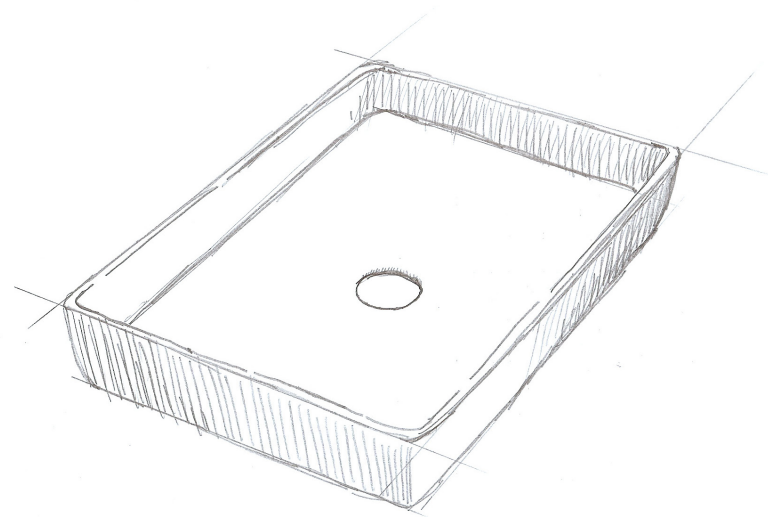

Watch your design materialize in Corian®

WITH CORIAN® CUSTOM SHAPES,
THERE IS NO SUCH THING AS COMPROMISE.

The five new bowls in this collection - designed to complement our existing range of commercial and residential bowls - are just a starting point. We can create shapes to your exact specifications, giving you the freedom to realize your own design in Corian®.

A blend of acrylic polymer and natural minerals, Corian® solid surface is completely non-porous. And your choice of bowl can be effortlessly incorporated into a Corian® surface in one continuous, seamless design. This means the entire area is resistant to stains, dirt, germs and mildew, making it easy to clean.

On the cover: Vanity with integrated rectangular custom bowl by Top Systems Technology (marketed at Cuina Vives Carlos S.L. showroom) made in DuPont™ Corian®; design by Solits; photo courtesy of Top Systems Technology; all rights reserved on design and photo.

RECTANGULAR BOWLS

Reflecting contemporary bathroom style, our three rectangular bowls feature sleek lines and a minimal look.

BABY BATH

Naturally warm to the touch, smooth and hygienic, our baby bath brings the benefits of Corian® to hospital neo-natal units.

HEALTHCARE BOWL

With its shallower depth, our healthcare bowl can be integrated into a top without creating an obstacle, giving wheelchair-users comfortable access.