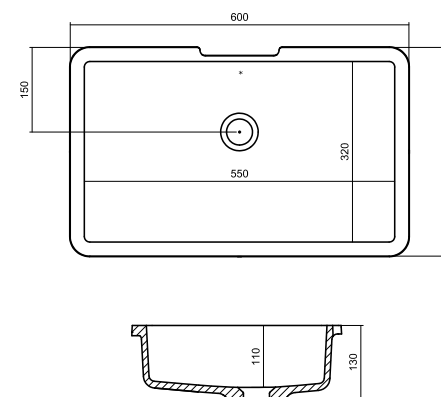

Watch your design materialize in Corian®

WITH CORIAN® CUSTOM SHAPES,
THERE IS NO SUCH THING AS COMPROMISE.

The five new bowls in this collection - designed to complement our existing range of commercial and residential bowls - are just a starting point. We can create shapes to your exact specifications, giving you the freedom to realize your own design in Corian®.

A blend of acrylic polymer and natural minerals, Corian® solid surface is completely non-porous. And your choice of bowl can be effortlessly incorporated into a Corian® surface in one continuous, seamless design. This means the entire area is resistant to stains, dirt, germs and mildew, making it easy to clean.

On the cover: Vanity with integrated rectangular custom bowl by Top Systems Technology (marketed at Cuina Vives Carlos S.L. showroom) made in DuPont™ Corian®; design by Solits; photo courtesy of Top Systems Technology; all rights reserved on design and photo.

RECTANGULAR BOWLS

Reflecting contemporary bathroom style, our three rectangular bowls feature sleek lines and a minimal look.

CS5532

BABY BATH

Naturally warm to the touch, smooth and hygienic, our baby bath brings the benefits of Corian® to hospital neo-natal units.

HEALTHCARE BOWL

With its shallower depth, our healthcare bowl can be integrated into a top without creating an obstacle, giving wheelchair-users comfortable access.