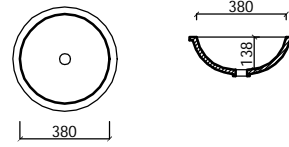

DURAT® SINKS

3/2008

ROUND SINKS

ROUND I
300 x 118 (+12)

ROUND II
380 x 138 (+12)

OVAL SINKS

PRINCIPAL SECTION

OVAL II
490 x 320 x 143 (+12)

OVAL I
400 x 260 x 138 (+12)

OVAL III
600 x 400 x 173 (+12)

KEHTO AND BLOCK SINKS

PRINCIPAL SECTION BLOCK

KEHTO
510 x 320 x 138 (+12)

BLOCK I
350 x 230 x 118 (+12)

BLOCK VIII
600 x 350 x 118 (+12)

BLOCK II
480 x 230 x 118 (+12)

BLOCK IX
600 x 400 x 118 (+12)

BLOCK III
400 x 350 x 118 (+12)

BLOCK X
1100 x 350 x 118 (+12)

BLOCK IV (KITCHEN)
500 x 350 x 158 (+12)

BLOCK XI
1400 x 300 x 118 (+12)

BLOCK V
500 x 300 x 118 (+12)

BLOCK VI
500 x 350 x 118 (+12)

BLOCK XII
1790 x 300 x 118 (+12)

BLOCK VII
800 x 300 x 118 (+12)