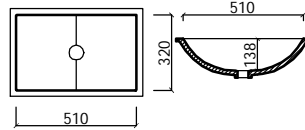

DURAT® SINKS

3/2008

ROUND SINKS

ROUND I
300 x 118 (+12)

ROUND II
380 x 138 (+12)

OVAL SINKS

PRINCIPAL SECTION

OVAL II
490 x 320 x 143 (+12)

OVAL I
400 x 260 x 138 (+12)

OVAL III
600 x 400 x 173 (+12)

KEHTO AND BLOCK SINKS

PRINCIPAL SECTION BLOCK

KEHTO
510 x 320 x 138 (+12)

BLOCK I
350 x 230 x 118 (+12)

BLOCK VIII
600 x 350 x 118 (+12)

BLOCK II
480 x 230 x 118 (+12)

BLOCK IX
600 x 400 x 118 (+12)

BLOCK III
400 x 350 x 118 (+12)

BLOCK X
1100 x 350 x 118 (+12)

BLOCK IV (KITCHEN)
500 x 350 x 158 (+12)

BLOCK XI
1400 x 300 x 118 (+12)

BLOCK V
500 x 300 x 118 (+12)

BLOCK VI
500 x 350 x 118 (+12)

BLOCK XII
1790 x 300 x 118 (+12)

BLOCK VII
800 x 300 x 118 (+12)