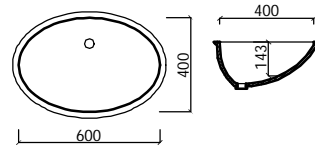

DURAT® SINKS

3/2008

ROUND SINKS

ROUND I
300 x 118 (+12)

ROUND II
380 x 138 (+12)

OVAL SINKS

PRINCIPAL SECTION

OVAL II
490 x 320 x 143 (+12)

OVAL I
400 x 260 x 138 (+12)

OVAL III
600 x 400 x 173 (+12)

KEHTO AND BLOCK SINKS

PRINCIPAL SECTION BLOCK

KEHTO
510 x 320 x 138 (+12)

BLOCK I
350 x 230 x 118 (+12)

BLOCK VIII
600 x 350 x 118 (+12)

BLOCK II
480 x 230 x 118 (+12)

BLOCK IX
600 x 400 x 118 (+12)

BLOCK III
400 x 350 x 118 (+12)

BLOCK X
1100 x 350 x 118 (+12)

BLOCK IV (KITCHEN)
500 x 350 x 158 (+12)

BLOCK XI
1400 x 300 x 118 (+12)

BLOCK V
500 x 300 x 118 (+12)

BLOCK VI
500 x 350 x 118 (+12)

BLOCK XII
1790 x 300 x 118 (+12)

BLOCK VII
800 x 300 x 118 (+12)