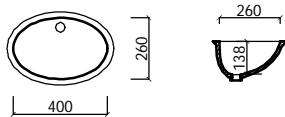

DURAT® SINKS

3/2008

ROUND SINKS

ROUND I
300 x 118 (+12)

ROUND II
380 x 138 (+12)

OVAL SINKS

PRINCIPAL SECTION

OVAL II
490 x 320 x 143 (+12)

OVAL I
400 x 260 x 138 (+12)

OVAL III
600 x 400 x 173 (+12)

KEHTO AND BLOCK SINKS

PRINCIPAL SECTION BLOCK

KEHTO
510 x 320 x 138 (+12)

BLOCK I
350 x 230 x 118 (+12)

BLOCK VIII
600 x 350 x 118 (+12)

BLOCK II
480 x 230 x 118 (+12)

BLOCK IX
600 x 400 x 118 (+12)

BLOCK III
400 x 350 x 118 (+12)

BLOCK X
1100 x 350 x 118 (+12)

BLOCK IV (KITCHEN)
500 x 350 x 158 (+12)

BLOCK XI
1400 x 300 x 118 (+12)

BLOCK V
500 x 300 x 118 (+12)

BLOCK VI
500 x 350 x 118 (+12)

BLOCK XII
1790 x 300 x 118 (+12)

BLOCK VII
800 x 300 x 118 (+12)