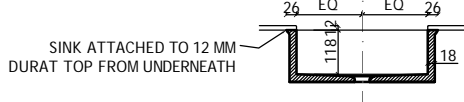

OVAL I
400 x 260 x 138 (+12)

OVAL III
600 x 400 x 173 (+12)

KEHTO AND BLOCK SINKS

PRINCIPAL SECTION BLOCK

KEHTO
510 x 320 x 138 (+12)

BLOCK I
350 x 230 x 118 (+12)

BLOCK VIII
600 x 350 x 118 (+12)

BLOCK II
480 x 230 x 118 (+12)

BLOCK IX
600 x 400 x 118 (+12)

BLOCK III
400 x 350 x 118 (+12)

BLOCK X
1100 x 350 x 118 (+12)

BLOCK IV (KITCHEN)
500 x 350 x 158 (+12)

BLOCK XI
1400 x 300 x 118 (+12)

BLOCK V
500 x 300 x 118 (+12)

BLOCK VI
500 x 350 x 118 (+12)