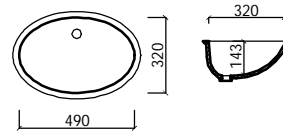

DURAT® SINKS

3/2008

ROUND SINKS

ROUND I
300 x 118 (+12)

ROUND II
380 x 138 (+12)

OVAL SINKS

PRINCIPAL SECTION

OVAL II
490 x 320 x 143 (+12)

OVAL I
400 x 260 x 138 (+12)

OVAL III
600 x 400 x 173 (+12)

KEHTO AND BLOCK SINKS

PRINCIPAL SECTION BLOCK

KEHTO
510 x 320 x 138 (+12)

BLOCK I
350 x 230 x 118 (+12)

BLOCK VIII
600 x 350 x 118 (+12)

BLOCK II
480 x 230 x 118 (+12)

BLOCK IX
600 x 400 x 118 (+12)

BLOCK III
400 x 350 x 118 (+12)

BLOCK X
1100 x 350 x 118 (+12)

BLOCK IV (KITCHEN)
500 x 350 x 158 (+12)

BLOCK XI
1400 x 300 x 118 (+12)

BLOCK V
500 x 300 x 118 (+12)

BLOCK VI
500 x 350 x 118 (+12)

BLOCK XII
1790 x 300 x 118 (+12)

BLOCK VII
800 x 300 x 118 (+12)